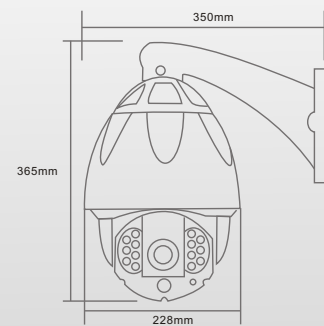

Features

- 150m IR distance, multiple IR Mode(Off ,far ,near and all on)
- Pan speed 0.1--300°/s ,Tilt speed 0.1--200°/s
- English OSD menu, menu password protection
- 220 preset positions
- 4 Auto scan modes, 4 Tours(each 27 presets), 4 pattern tracks(each 180 seconds)
- Privacy zone function
- RS485, Pelco D, P protocol auto detect
- High quality motor provides stable and low noise performance
- Leisure action setup
- Pan/tilt position and zoom times displayable
- Clock and temperature info displayable
- Aluminum alloy vandal proof housing
- Compatible zoom with Sony, Samsung, Hitachi, LG, CNB
- Fan and heater inside, Low temperature Protection IP66 waterproof
- 5500V lightning proof capability, AC24V power input