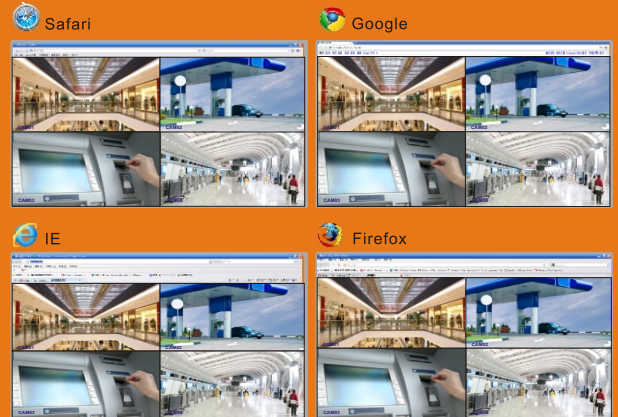

Compatibility Explorer Interface

H.264 High performance Image Compression

Our DVR employs the H.264 high performance image compression algorithm for excellent image recording quality.